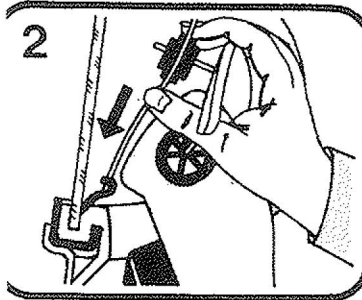

R51548; SPECTACLE KIT PANORAMA NOVA

- Spectacle kit slips inside mask - no tools required
- Spectacles adjustable vertically

Dräger Maskenbrille