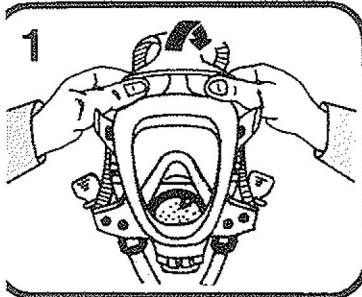

R51548; SPECTACLE KIT PANORAMA NOVA

- Spectacle kit slips inside mask - no tools required
- Spectacles adjustable vertically

Dräger Maskenbrille